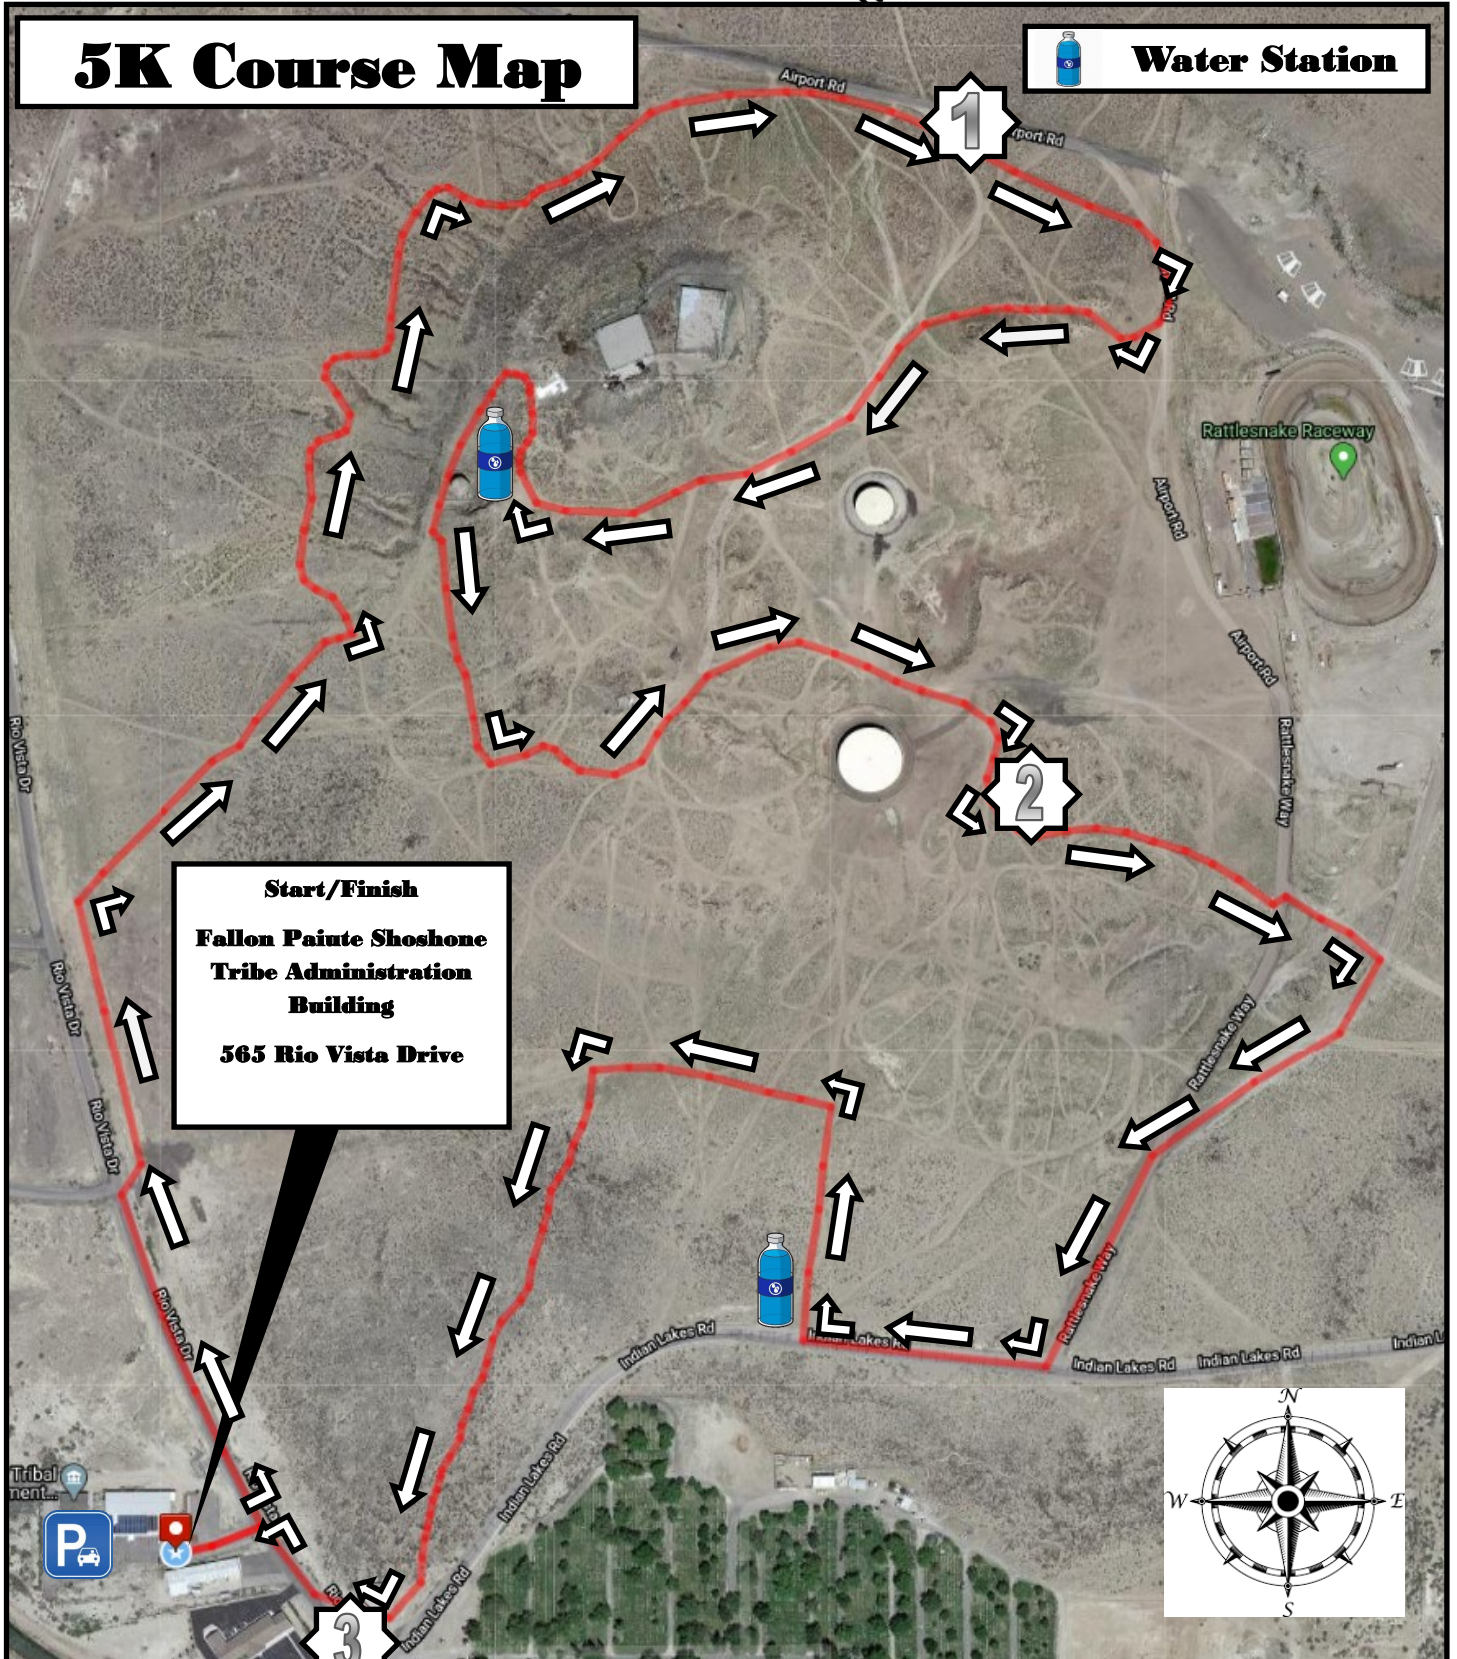

2020

RATTLESNAKE

TRAIL RUN

5K Course Map

Water Station

Start/Finish
Fallon Paiute Shoshone
Tribe Administration
Building
565 Rio Vista Drive