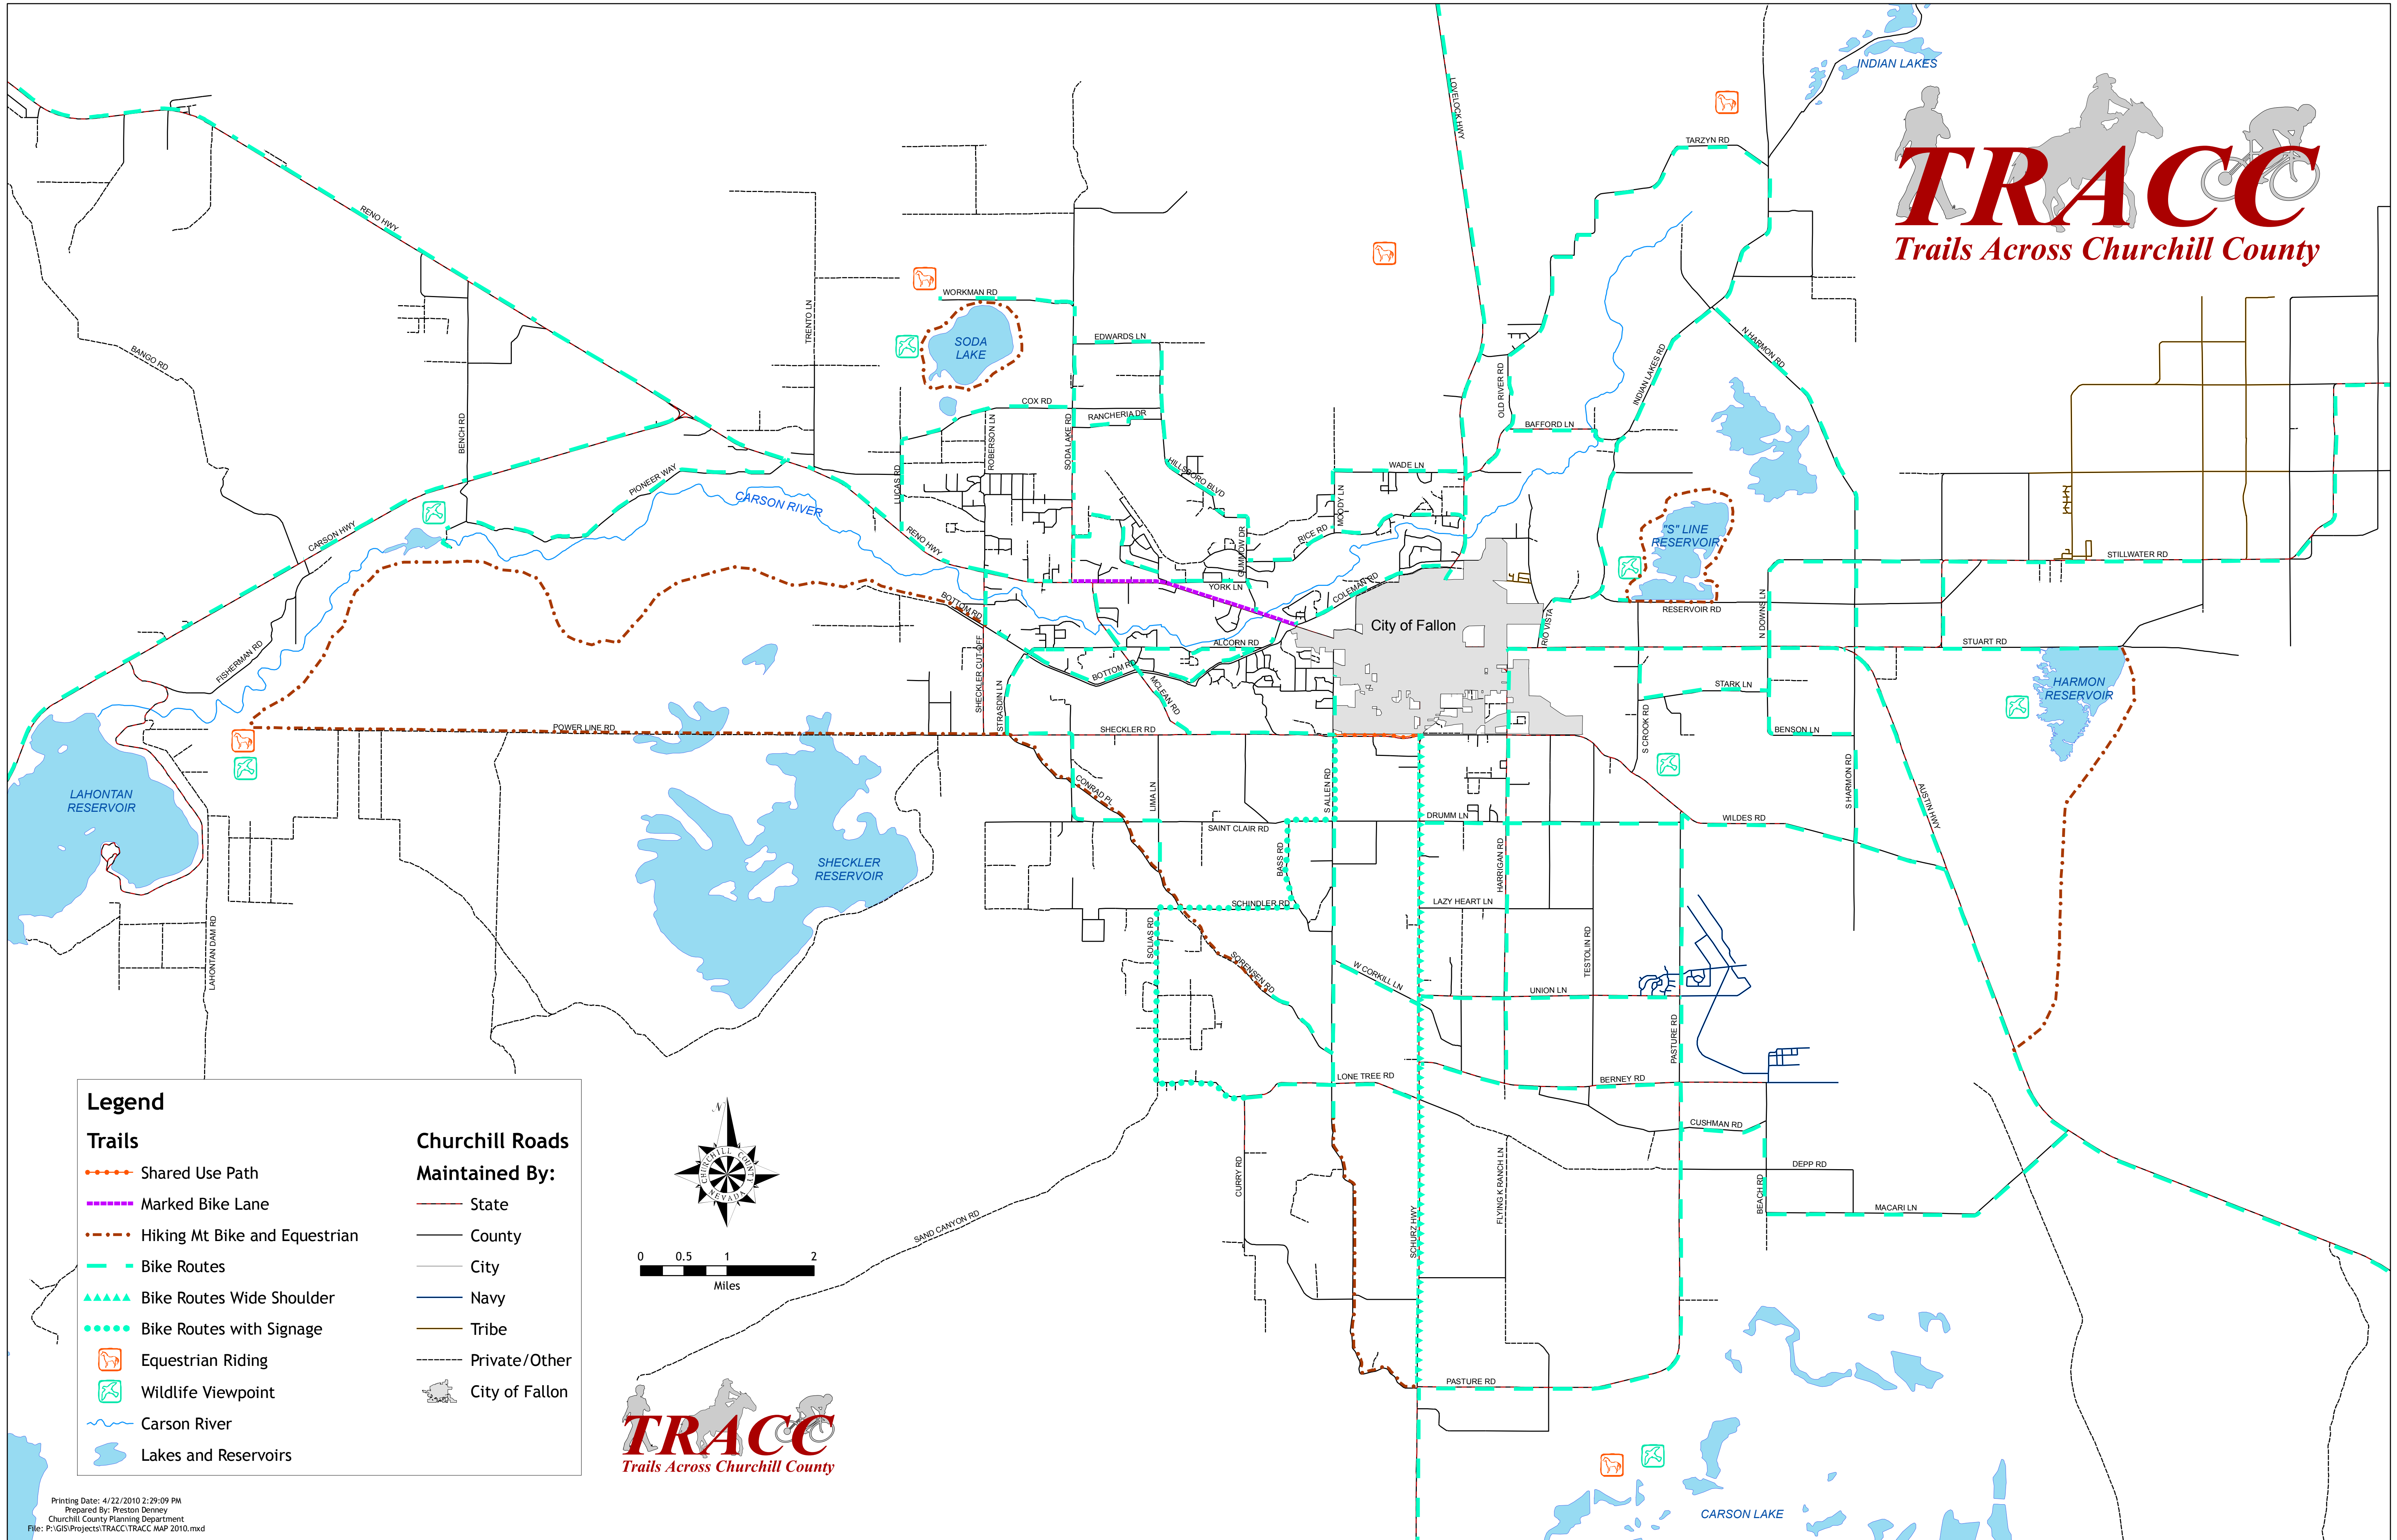

TRACC

Trails Across Churchill County

Legend

Shared Use Path	State
Marked Bike Lane	County
Hiking Mt Bike and Equestrian	City
Bike Routes	Navy
Bike Routes Wide Shoulder	Tribe
Bike Routes with Signage	Private/Other
Equestrian Riding	City of Fallon
Wildlife Viewpoint	
Carson River	
Lakes and Reservoirs	